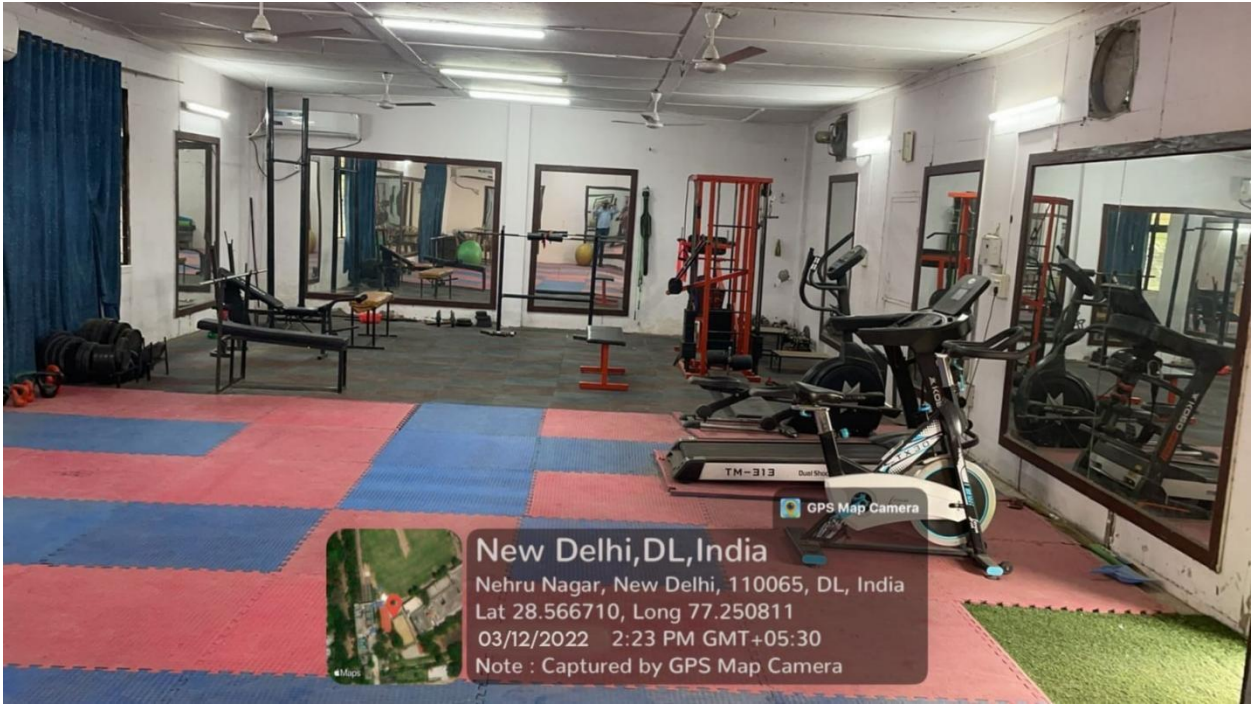

Multipurpose Ground For Outdoor Games

Girls Common Room

Cricket Ground

Basket Ball Ground

Multipurpose Cultural Room

Music Room

New Delhi, DL, India
Nehru Nagar, New Delhi, 110065, DL, India
Lat 28.566710, Long 77.250811
03/12/2022 2:23 PM GMT+05:30
Note : Captured by GPS Map Camera